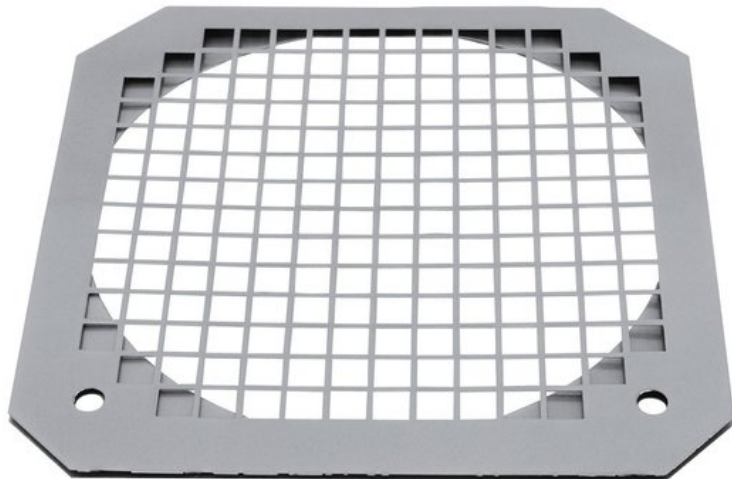

## EUROLITE Filter Frame LED ML-30, sil

Recommended accessory

Art. No.: 51913846

GTIN: 4026397564013

**List price: 7.02 €**

incl. 19% VAT.

### Technical specifications:

Material:	Metal
Color:	Silver
Slot for spot length:	16 cm x 16 cm
Weight:	0,03 kg