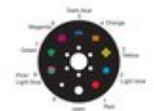

EUROLITE LED CAT-80 Beam Effect wh

LED beam effect with cold white 80 W COB LED and gobo wheel

Art. No.: 51918596

GTIN: 4026397719635

List price: 379.61 €

incl. 19% VAT.

Features:

- 3 different motion axes
- Rotating faceted mirror inside
- Rotating and swiveling mirror cylinder
- Generates countless moving patterns in the room
- 1 powerful LED 80 W COB (chip-on-board) cold white (CW)
- Gobo wheel with static gobos; focus manual
- Dimmer electronic
- Mirror cylinder effect; strobe effect
- Gobo wheel with static gobos, 9 color gobos and open
- The device is cooled by cooling fan
- Control via stand-alone; master/slave function; sound to light via microphone; DMX; QuickDMX via USB (optional); W-DMX by wireless solution via USB (optional); CRMX by LumenRadio via USB (optional)
- Preprogrammed in Light'J; Light Captain; EASY SHOW 2; EASY SHOW 3; Colorchief
- Flicker-free
- OLED display
- For application areas such as: Clubs/dancing school; party room; stage; mobile djs / entertainer; rental
- Application possibility: Suspended; on stand

Package contents

- 1 x light effect, 1 x user manual, 1 x power cord, 1 x XLR cable

Logistic

EAN / GTIN: 4026397719635

Weight: 4,08 kg

Length: 0.40 m

Width: 0.35 m

Height: 0.24 m