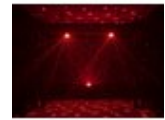

EUROLITE LED BC-6 Beam Effect

Compact mirror ball effect with a radiating dome and DMX

Art. No.: 51918806

GTIN: 4026397500301

List price: 59.38 €

incl. 19% VAT.

Description:

The LED BC-6 Beam Effect by Eurolite offers stunningly bright and room-filling color effects and multiple functions:

The acrylic glass dome with six bright LEDs in the colors red, green, blue, amber and white produces circular light effects with thrilling color mixtures, rapid color changes, dimmed light as well as dynamic strobe effects - easily controllable in stand-alone, master/slave, automatic, DMX (9 DMX channels) or sound control mode via the integrated microphone. Motor rotation can be manually adjusted between 0 and 50 rotations per minute. Thanks its ultralight plastic enclosure, you can easily take this effect with you and set it up everywhere. The base plate also allows for wall mounting.

Features:

- Rotating LEDs fill the room with countless colorful beams
- Memory function saves last setting when switching off
- Plastic housing with mounting brackets
- 6 powerful LEDs 1 W high-power R/G/B/W/A
- Color change adjustable; color fade adjustable; Dimmer electronic; Rotation speed stepless
- Flower effect; strobe effect
- 12 integrated show programs
- The device is cooled by cooling fan
- Control via stand-alone; DMX; sound to light via microphone
- 4 digit 7-segment LED display
- Preprogrammed in LED PC-Control 512; Light Captain
- For application areas such as: Party room; advertisement/Shop window
- Very quiet working noise
- Application possibility: Standing; wall mounting