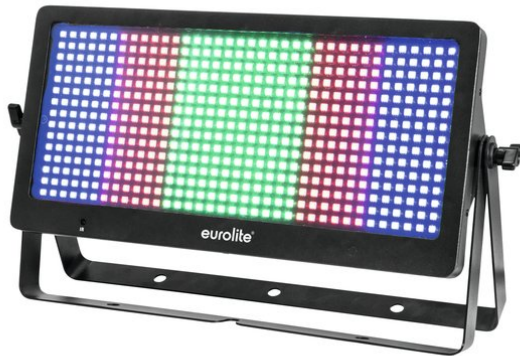

eurolite®

LED Strobe SMD PRO 540 DMX RGB

Multifunctional strobe/flood/blinder with 540 bright SMD
RGB LEDs

Art. No.: 52200915

GTIN: 4026397617528

List price: 320.11 €
incl. 19% VAT.

All rights reserved. Subject to change without notice. Errors and omissions excepted.
Illustration only. Actual item may differ from photo.

eurolite®

LED Strobe SMD PRO 540 DMX RGB

Multifunctional strobe/flood/blinder with 540 bright SMD
RGB LEDs

Art. No.: 52200915

GTIN: 4026397617528

Features:

- 540 powerful LEDs SMD 5050 3in1 TCL RGB (homogenous color mix)
6 segments controlled separately
- Strobe effect; wash effect; Blinder effect
- 5 integrated show programs
- Direct color selection for 17 preset colors
- Control via stand-alone; DMX; IR remote control; sound to light via microphone; master/slave function
- Flicker-free
- With double bracket
- 4 digit 7-segment LED display
- Color blend stepless; Dimmer electronic
- Preprogrammed in Light´J; LED PC-Control 512; Light Captain
- Mains input and output for power linking up to 8 units
- For application areas such as: Clubs/dancing school; stage; mobile djs / entertainer; rental
- Very quiet working noise