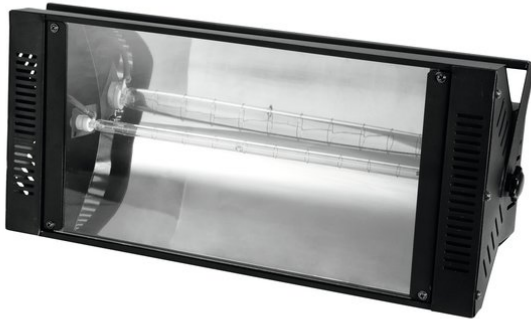

eurolite®

DMX Superstrobe 2700

Classic strobe with 1500 W flash-tube and DMX control

Art. No.: 52202176

GTIN: 4026397616255

List price: 160.65 €
incl. 19% VAT.

All rights reserved. Subject to change without notice. Errors and omissions excepted.
Illustration only. Actual item may differ from photo.

eurolite®

DMX Superstrobe 2700

Classic strobe with 1500 W flash-tube and DMX control

Art. No.: 52202176

GTIN: 4026397616255

Features:

- Elaborate reflector system
 - Flash tube already installed
 - Strobe effect
 - The device is cooled by passive convection cooling
 - Control via stand-alone; DMX
 - Dimmer electronic; effect speed adjustable
 - Preprogrammed in LED PC-Control 512; Light Captain
 - For application areas such as: Clubs/dancing school; stage; rental
 - Very quiet working noise
 - Application possibility: Suspended; on stand
- Package contents
- 1 x device, 1 x user manual