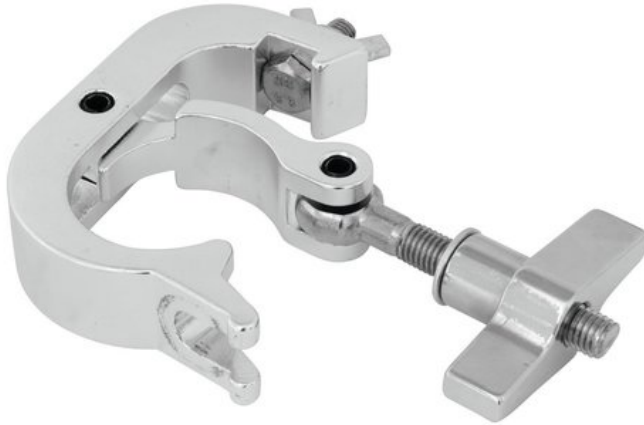

## EUROLITE TH-250 QUICK-LOCK Coupler silver

PRO mounting hook, QUICK-LOCK screw for 50 mm tube, maximum load WLL 250 kg

Art. No.: 58000760

GTIN: 4026397593853

**List price: 21.3 €**

incl. 19% VAT.

### Features:

- Hook for installing projectors, lighting effects etc. via a truss system
- QUICK-LOCK hook with large wing bolt for easier mounting

### Logistic

EAN / GTIN: 4026397593853

Weight: 0,52 kg

Length: 0.20 m

Width: 0.09 m

Height: 0.03 m

### Technical specifications:

Maximum load BGV C1 (8-fold):	125 kg
Maximum load WLL (4-fold):	250 kg
Tube diameter sector:	45 - 50 mm
Material:	Aluminum casting
Color:	Silver
Mounting screw:	M10
Dimensions:	Length: 19 cm Width: 3 cm Depth: 10 cm
Weight:	0,51 kg