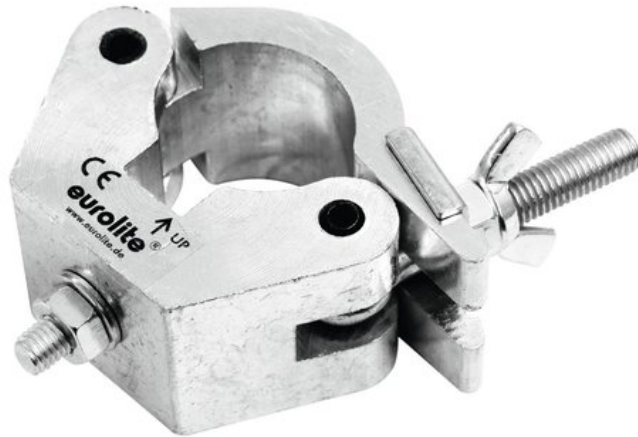

EUROLITE TPC-50 Half Coupler

Mounting coupler for 50 mm tube, maximum load WLL 800 kg

Art. No.: 59006800

GTIN: 4026397179453

List price: 19.64 €

incl. 19% VAT.

Features:

Technical specifications:

Maximum load BGV C1 (8-fold):	400 kg
Maximum load WLL (4-fold):	800 kg
Tube diameter sector:	45 - 50 mm
Material:	Aluminum
Color:	Silver
Mounting screw:	M10
Dimensions:	Length: 11 cm Width: 5 cm Depth: 11,50 cm
Weight:	0,71 kg

Logistic

EAN / GTIN: 4026397179453
Weight: 0,75 kg
Length: 0.15 m
Width: 0.12 m
Height: 0.06 m