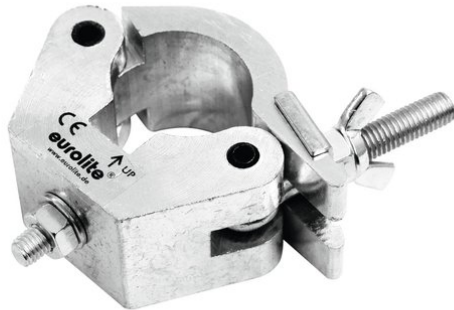

## TPC-50 Half Coupler

Mounting coupler for 50 mm tube, maximum load WLL 800 kg

**Art. No.: 59006800**  
GTIN: 4026397179453

**List price: 19.64 €**  
incl. 19% VAT.

---

All rights reserved. Subject to change without notice. Errors and omissions excepted.  
Illustration only. Actual item may differ from photo.

## TPC-50 Half Coupler

Mounting coupler for 50 mm tube, maximum load WLL 800 kg

**Art. No.: 59006800**  
GTIN: 4026397179453

**Features:**

---

---

All rights reserved. Subject to change without notice. Errors and omissions excepted.  
Illustration only. Actual item may differ from photo.