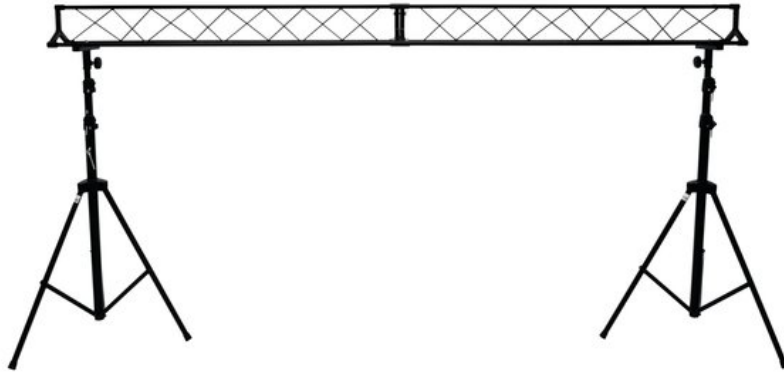

EUROLITE EU Show Stand

Simple stand set up to 315 cm height and 300 cm width, maximum load 60 kg

Art. No.: 59007032

GTIN: 4026397633269

List price: 355.81 €

incl. 19% VAT.

Features:

- Easy to assemble
- Adjustable height
- Made in Europe

Package contents

- 2 x stand, 2 x truss, 1 x mounting material, 2 x adapter, 1 x user manual

Logistic

EAN / GTIN: 4026397633269

Weight: 23,15 kg

Length: 0.61 m

Width: 0.25 m

Height: 1.54 m

Bulky product

Technical specifications:

Setup:	Easy to assemble
Maximum carrying capacity:	Distributed 60 kg
Height:	Maximum: 315 cm Minimum: 150 cm
Type (general stands):	Light stand/manual
Material:	Steel/magnesium; steel/magnesium
Color:	Black
Dimensions:	Width: 300 cm
Weight:	20,20 kg
Stand	
Attachment system:	Ø 28mm
Truss	