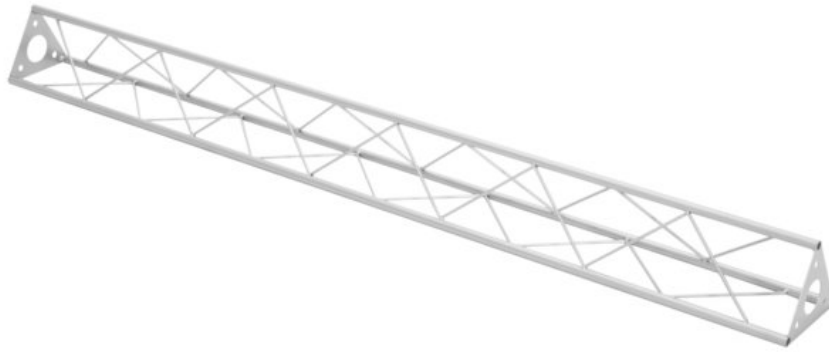

DECOTRUSS ST-1500 Truss silver

The decorative trussing

Art. No.: 60112044

GTIN: 4026397658422

List price: 71.28 €

incl. 19% VAT.

Description:

DECOTRUSS 3-point truss system

DECOTRUSS is a 3-point truss system made of steel. The individual elements are connected via three M10 bolts and nuts.

The advantage of the bolt connection system is that these bolts and nuts are easily available in case of losing fasteners.

The three main chords are made of 15 mm steel tube with 1.5 mm wall thickness and can only be used for decorative purposes. With its minimal outer dimensions of 150 mm, DECOTRUSS is ideal for creating individual design-elements in decorative areas of private homes, fair booths, shops, discotheques and theatres.

Features:

- Phantastic creations through a variety of crossbeams and corners
- DECOTRUSS constructions are meant as design elements
- Easy to assemble
- Trusspipe: 15 mm
- For application areas such as: Shop fitting; Trade fair and shop fitting