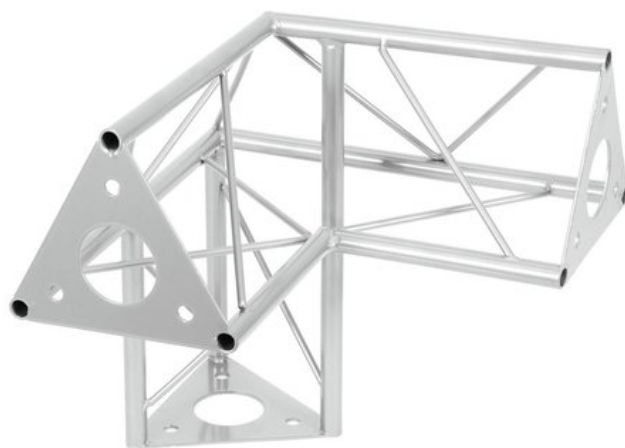

## DECOTRUSS SAL-32 Corner 3-way $\Lambda$ left silver

The decorative trussing

Art. No.: 60112164

GTIN:

**List price: 58.31 €**

incl. 19% VAT.

### Features:

- Phantastic creations through a variety of crossbeams and corners
- DECOTRUSS constructions are meant as design elements
- Trusspipe: 15 mm
- For application areas such as: Shop fitting; Trade fair and shop fitting
- Easy to assemble

#### Package contents

- 1 x truss, 1 x user manual

### Technical specifications:

Setup:	Easy to assemble
Trusspipe:	15 mm x 1,5 mm
Material:	Steel (powder-coated)
Color:	Alu colored, powder-coated
Strut diameter x thickness:	5 mm solid matter
Dimensions:	Length: 30 cm Width: 30 cm Height: 30 cm
Weight:	1,57 kg