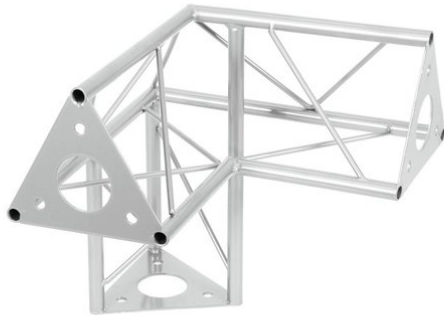

SAL-32 Corner 3-way \wedge left silver

The decorative trussing

Art. No.: 60112164

GTIN:

List price: 58.31 €
incl. 19% VAT.

SAL-32 Corner 3-way \wedge left silver

The decorative trussing

Art. No.: 60112164

GTIN:

Features:

- Phantastic creations through a variety of crossbeams and corners
 - DECOTRUSSE constructions are meant as design elements
 - Trusspipe: 15 mm
 - For application areas such as: Shop fitting; Trade fair and shop fitting
 - Easy to assemble
- Package contents
- 1 x truss, 1 x user manual