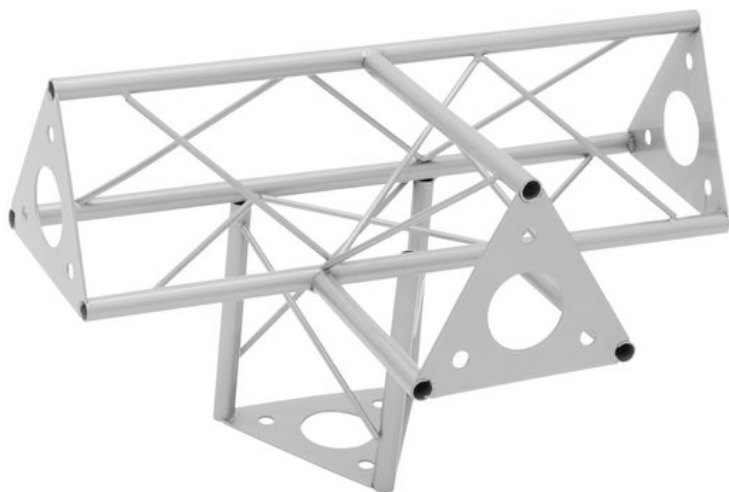

## DECOTRUSS SAT-43 4-way piece $\Lambda$ silver

The decorative trussing

Art. No.: 60112254

GTIN: 4026397175318

**List price: 70.21 €**

incl. 19% VAT.

### Features:

- Phantastic creations through a variety of crossbeams and corners
- DECOTRUSS constructions are meant as design elements
- Trusspipe: 15 mm
- For application areas such as: Shop fitting; Trade fair and shop fitting
- Easy to assemble

### Logistic

EAN / GTIN: 4026397175318

Weight: 2,10 kg

Length: 0.45 m

Width: 0.40 m

Height: 0.27 m

### Technical specifications:

Setup:	Easy to assemble
Trusspipe:	15 mm x 1,5 mm
Material:	Steel (powder-coated)
Color:	Alu colored, powder-coated
Strut diameter x thickness:	5 mm solid matter
Dimensions:	Length: 45 cm Width: 30 cm Height: 30 cm
Weight:	2,06 kg