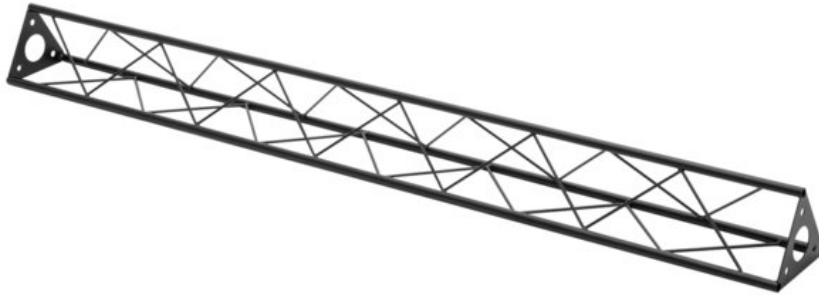

## DECOTRUSS ST-1500 Truss, black

The decorative trussing

Art. No.: 60112314

GTIN: 4026397736847

**List price: 71.28 €**

incl. 19% VAT.

### Features:

- Phantastic creations through a variety of crossbeams and corners
- DECOTRUSS constructions are meant as design elements
- Easy to assemble
- Trusspipe: 15 mm
- For application areas such as: Shop fitting; Trade fair and shop fitting

#### Package contents

- 1 x truss, 1 x user manual

### Technical specifications:

Setup:	Easy to assemble
Trusspipe:	15 mm x 1,5 mm
Color:	Black, powder-coated
Strut diameter x thickness:	5 mm solid matter
Dimensions:	Length: 150 cm Width: 15 cm Height: 13 cm
Weight:	3,41 kg