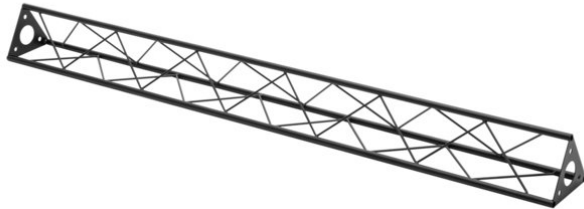

## ST-1500 Truss, black

The decorative trussing

**Art. No.: 60112314**

GTIN: 4026397736847

**List price: 71.28 €**  
incl. 19% VAT.

## ST-1500 Truss, black

The decorative trussing

**Art. No.: 60112314**

GTIN: 4026397736847

### Features:

---

- Phantastic creations through a variety of crossbeams and corners
  - DECOTRUS constructions are meant as design elements
  - Easy to assemble
  - Trusspipe: 15 mm
  - For application areas such as: Shop fitting; Trade fair and shop fitting
- Package contents
- 1 x truss, 1 x user manual