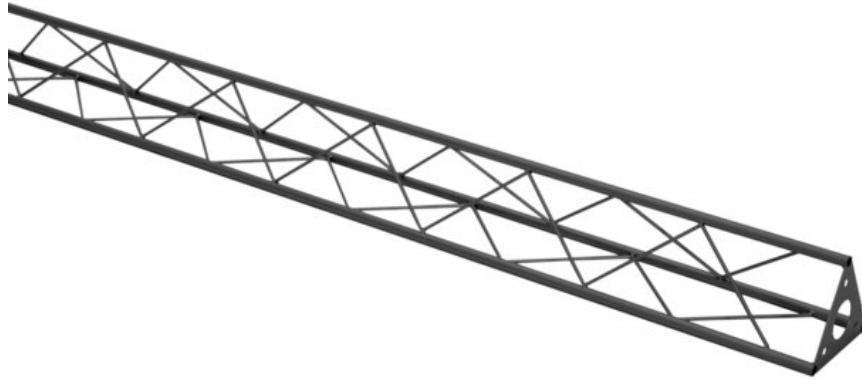

DECOTRUSS ST-2000 Truss, black

The decorative trussing

Art. No.: 60112316

GTIN: 4026397736427

List price: 95.08 €

incl. 19% VAT.

Features:

- Phantastic creations through a variety of crossbeams and corners
- DECOTRUSS constructions are meant as design elements
- Easy to assemble
- Trusspipe: 15 mm
- For application areas such as: Shop fitting; Trade fair and shop fitting

Package contents

- 1 x truss, 1 x user manual

Logistic

EAN / GTIN: 4026397736427

Weight: 4,40 kg

Length: 2.01 m

Width: 0.15 m

Height: 0.14 m

Bulky product

Technical specifications:

Setup:	Easy to assemble
Trusspipe:	15 mm x 1,5 mm
Material:	Steel
Color:	Black, powder-coated
Strut diameter x thickness:	5 mm solid matter
Dimensions:	Length: 200 cm Width: 15 cm Height: 13 cm
Weight:	4,37 kg