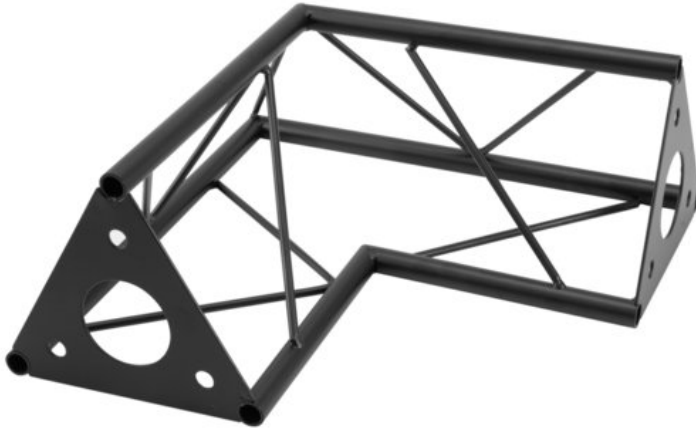

## DECOTRUSS SAC-21 Corner 2-way, 90°, black

The decorative trussing

Art. No.: 60112318

GTIN: 4026397736434

**List price: 42.72 €**

incl. 19% VAT.

### Features:

- Phantastic creations through a variety of crossbeams and corners
- DECOTRUSS constructions are meant as design elements
- Easy to assemble
- Trusspipe: 15 mm
- For application areas such as: Shop fitting; Trade fair and shop fitting

#### Package contents

- 1 x truss, 1 x user manual

### Technical specifications:

Setup:	Easy to assemble
Trusspipe:	15 mm x 1,5 mm
Material:	Steel (powder-coated)
Color:	Black, powder-coated
Strut diameter x thickness:	5 mm solid matter
Dimensions:	Length: 30 cm Width: 30 cm Height: 13 cm
Weight:	1,14 kg