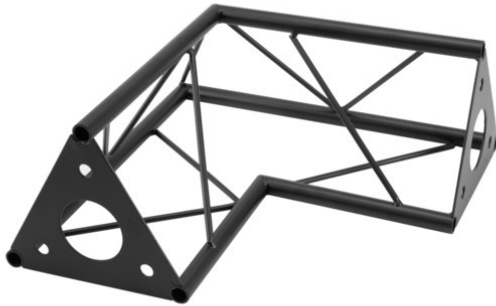

SAC-21 Corner 2-way, 90°, black

The decorative trussing

Art. No.: 60112318

GTIN: 4026397736434

List price: 42.72 €

incl. 19% VAT.

SAC-21 Corner 2-way, 90°, black

The decorative trussing

Art. No.: 60112318

GTIN: 4026397736434

Features:

- Phantastic creations through a variety of crossbeams and corners
- DECOTRUS constructions are meant as design elements
- Easy to assemble
- Trusspipe: 15 mm
- For application areas such as: Shop fitting; Trade fair and shop fitting

Package contents

- 1 x truss, 1 x user manual