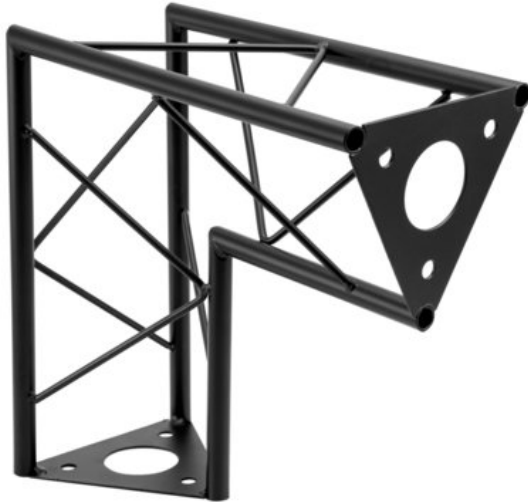

## DECOTRUSS SAC-25 Corner V 90°, black

The decorative trussing

Art. No.: 60112320

GTIN: 4026397736489

**List price: 42.72 €**

incl. 19% VAT.

### Features:

- Phantastic creations through a variety of crossbeams and corners
- DECOTRUSS constructions are meant as design elements
- Trusspipe: 15 mm
- For application areas such as: Shop fitting; Trade fair and shop fitting
- Easy to assemble

### Logistic

EAN / GTIN: 4026397736489

Weight: 1,26 kg

Length: 0.30 m

Width: 0.30 m

Height: 0.15 m

### Technical specifications:

Setup:	Easy to assemble
Trusspipe:	15 mm x 1,5 mm
Material:	Steel (powder-coated)
Color:	Black, powder-coated
Strut diameter x thickness:	5 mm solid matter
Dimensions:	Length: 30 cm Width: 30 cm Height: 15 cm
Weight:	1,24 kg