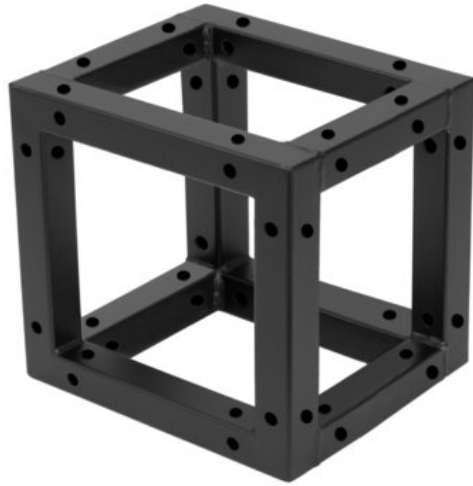

DECOTRUSS Quad Corner Block bk

Accessory element for DECOTRUSS Quad - the decorative truss system

Art. No.: 60112400

GTIN: 4026397665765

List price: 35.58 €

incl. 19% VAT.

Features:

- Small packing size of 20 cm
- Particularly easy installation with M8 screw
- Easily create trendy designs
- Achieve dramatic effects in combination with appropriate lighting, lush greenplants, brass elements and white as a strong contrast
- Please order matching screw set separately
- For application areas such as: Shop fitting; mobile djs / entertainer; installation

Logistic

EAN / GTIN: 4026397665765

Weight: 1,70 kg

Length: 0.22 m

Width: 0.22 m

Heigh: 0.23 m

Technical specifications:

Material: Steel (powder-coated)

Color: Black, powder-coated

Dimensions: Length: 20 cm

Width: 20 cm

Depth: 20 cm

Weight: 1,50 kg