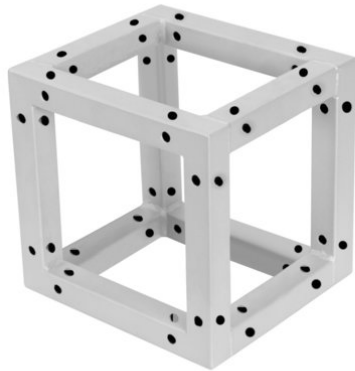

## Quad Corner Block sil

Achieve dramatic effects in combination with appropriate lighting, lush greenplants, brass elements and white as a strong contrast

**Art. No.: 60112405**

GTIN: 4026397665772

**List price: 39.15 €**  
incl. 19% VAT.

## Quad Corner Block sil

Achieve dramatic effects in combination with appropriate lighting, lush greenplants, brass elements and white as a strong contrast

**Art. No.: 60112405**

GTIN: 4026397665772

### Features:

---

- Silvergrey coating for a classic high-tech look
  - Small packing size of 20 cm
  - Particularly easy installation with M8 screw
  - Easily create trendy designs
  - Please order matching screw set separately
  - For application areas such as: Shop fitting; mobile djs / entertainer; installation
- Package contents
- 1 x device