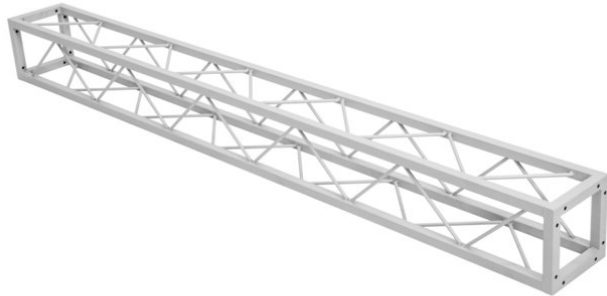

Quad ST-2000 Truss sil

Decorative square crossbar

Art. No.: 60112435

GTIN: 4026397665840

List price: 148.75 €
incl. 19% VAT.

Quad ST-2000 Truss sil

Decorative square crossbar

Art. No.: 60112435

GTIN: 4026397665840

Features:

- Small decorative truss
- Silvergrey coating for a classic high-tech look
- Small packing size of 20 cm
- Particularly easy installation with M8 screw
- Easily create trendy designs
- Achieve dramatic effects in combination with appropriate lighting, lush greenplants, brass elements and white as a strong contrast
- Please order matching screw set separately
- Available in differend lengths
- For application areas such as: Shop fitting; mobile djs / entertainer; installation