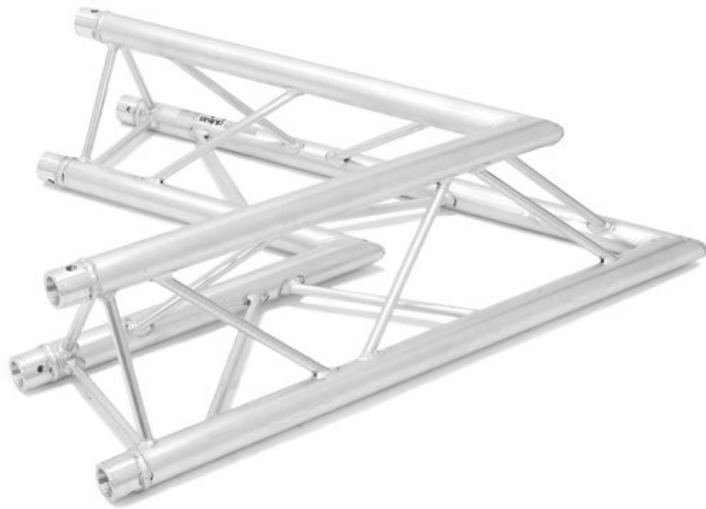

## ALUTRUSS TRILOCK E-GL33 C-20 2-way Corner 60°

3-point truss system

Art. No.: 60302204

GTIN: 4026397559408

**List price: 339.15 €**

incl. 19% VAT.

### Features:

- Low weight
- Easy installation
- Trusspipe: 50 mm
- Made in Europe
- For application areas such as: Theater; Trade fair and shop fitting; clubs/dancing school

### Logistic

EAN / GTIN: 4026397559408

Weight: 6,30 kg

Length: 1.00 m

Width: 0.98 m

Height: 0.26 m

Bulky product

### Technical specifications:

Setup: Easy installation

Trusspipe: 50 mm x 2 mm

Color: Alu colored

Weight: 5,8 kg