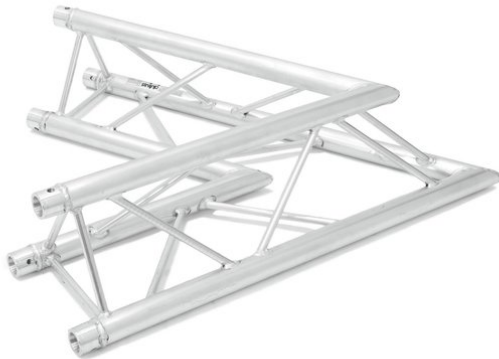

## TRILOCK E-GL33 C-20 2-way Corner 60°

3-point truss system

**Art. No.: 60302204**

GTIN: 4026397559408

**List price: 339.15 €**  
incl. 19% VAT.

## TRILOCK E-GL33 C-20 2-way Corner 60°

3-point truss system

**Art. No.: 60302204**

GTIN: 4026397559408

### Features:

---

- Low weight
  - Easy installation
  - Trusspipe: 50 mm
  - Made in Europe
  - For application areas such as: Theater; Trade fair and shop fitting; clubs/dancing school
- Package contents
- 1 x connection set