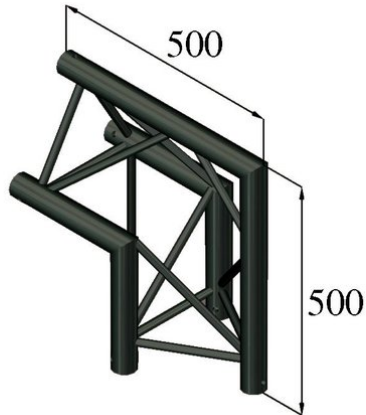

## TRILOCK S-PAC 24 2-way Corner 90°∧ black

3-point truss system

Art. No.: 6030253L

GTIN: 4026397559675

**List price: 260.61 €**  
incl. 19% VAT.

## TRILOCK S-PAC 24 2-way Corner 90°∧ black

3-point truss system

Art. No.: 6030253L

GTIN: 4026397559675

### Features:

---

- Low weight
- Easy installation
- Trusspipe: 50 mm
- Made in Europe
- For application areas such as: Theater; Trade fair and shop fitting; clubs/dancing school