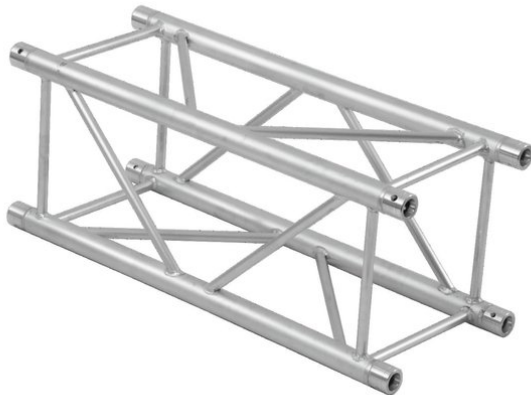

QUADLOCK TQ390-500 4-way Cross Beam

4-point truss system

Art. No.: 60306010

GTIN: 4026397187205

List price: 284.41 €
incl. 19% VAT.

QUADLOCK TQ390-500 4-way Cross Beam

4-point truss system

Art. No.: 60306010

GTIN: 4026397187205

Features:

- Low weight
 - Easy to assemble
 - Trusspipe: 50 mm
 - TÜV Süd certified
 - For application areas such as: Theater; Trade fair and shop fitting; clubs/dancing school
 - For further information about this product, please refer to the Data Sheet under "Downloads"
- Package contents
- 1 x connection set