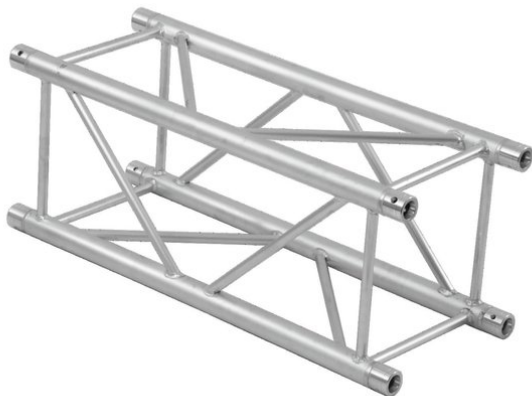

QUADLOCK TQ390-2500 4-way Cross Beam

4-point truss system

Art. No.: 60306025

GTIN: 4026397187236

List price: 534.31 €
incl. 19% VAT.

QUADLOCK TQ390-2500 4-way Cross Beam

4-point truss system

Art. No.: 60306025

GTIN: 4026397187236

Features:

- Low weight
 - Easy to assemble
 - Trusspipe: 50 mm
 - TÜV Süd certified
 - For application areas such as: Theater; Trade fair and shop fitting; clubs/dancing school
 - For further information about this product, please refer to the Data Sheet under "Downloads"
- Package contents
- 1 x connection set