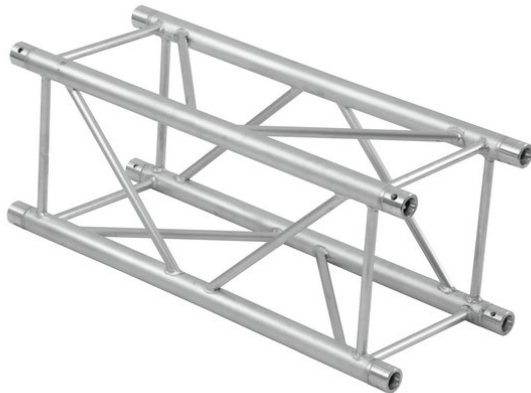

alutruss

QUADLOCK GL400-1000 4-way Cross Beam

Art. No.: 6030629C
GTIN: 4026397577853

List price: 355.81 €
incl. 19% VAT.

alutruss

QUADLOCK GL400-1000 4-way Cross Beam

Art. No.: 6030629C
GTIN: 4026397577853

Features:

- Trusspipe: 50 mm
- Made in Europe
- For further information about this product, please refer to the Data Sheet under "Downloads"
- Package contents
- 1 x connection set