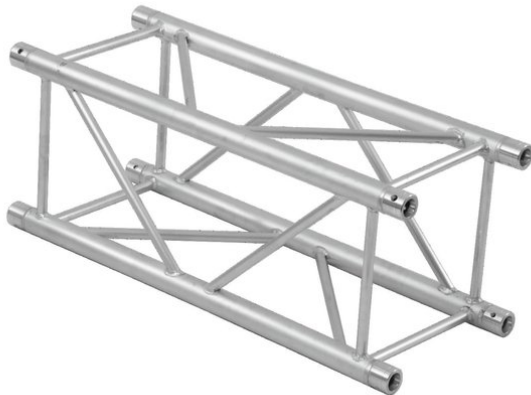

# alutruss

---

## QUADLOCK GL400-1500 4-way Cross Beam

Art. No.: 6030629E  
GTIN: 4026397577860

**List price: 415.31 €**  
incl. 19% VAT.

## QUADLOCK GL400-1500 4-way Cross Beam

Art. No.: 6030629E  
GTIN: 4026397577860

### Features:

---

- Trusspipe: 50 mm
- Made in Europe
- For further information about this product, please refer to the Data Sheet under "Downloads"
- Package contents
- 1 x connection set