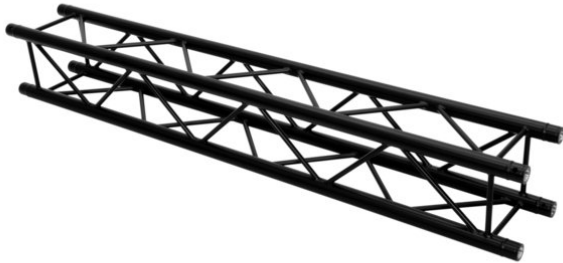

QUADLOCK ROAD S6082-1000 4-way Cross Beam

4-point truss system with black structured powder-coating

Art. No.: 60306346

GTIN: 4026397731422

List price: 308.21 €
incl. 19% VAT.

QUADLOCK ROAD S6082-1000 4-way Cross Beam

4-point truss system with black structured powder-coating

Art. No.: 60306346

GTIN: 4026397731422

Features:

- Quadlock 6082
- Easy installation
- Strong EN-AW 6082 alloy for high loads
- Trusspipe: 50 mm
- TÜV Süd certified
- High-quality aluminum-tubes with 50 mm in diameter
- For application areas such as: Rental; theater; Trade fair and shop fitting; clubs/dancing school
- Low weight
- Distance center - center: 240 mm
- Made in Europe
- Package contents
- 1 x connection set