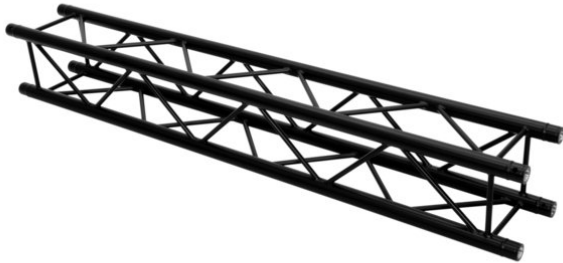

QUADLOCK ROAD S6082-1500 4-way Cross Beam

4-point truss system with black structured powder-coating

Art. No.: 60306350

GTIN: 4026397731439

List price: 403.41 €
incl. 19% VAT.

QUADLOCK ROAD S6082-1500 4-way Cross Beam

4-point truss system with black structured powder-coating

Art. No.: 60306350

GTIN: 4026397731439

Features:

- Quadlock 6082
- Strong EN-AW 6082 alloy for high loads
- Easy installation
- High-quality aluminum-tubes with 50 mm in diameter
- Trusspipe: 50 mm
- Low weight
- TÜV Süd certified
- Distance center - center: 240 mm
- Made in Europe
- For application areas such as: Rental; theater; Trade fair and shop fitting; clubs/dancing school

Package contents

- 1 x connection set