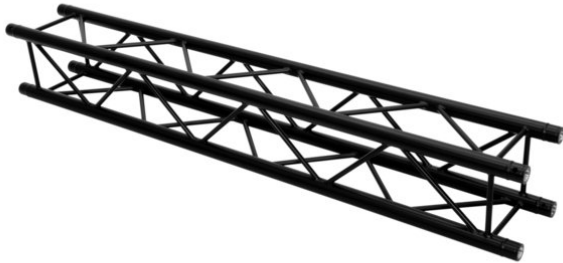

## QUADLOCK ROAD S6082-2000 4-way Cross Beam

4-point truss system with black structured powder-coating

**Art. No.:** 60306352

GTIN: 4026397731446

**List price: 474.81 €**  
incl. 19% VAT.

## QUADLOCK ROAD S6082-2000 4-way Cross Beam

4-point truss system with black structured powder-coating

**Art. No.:** 60306352

GTIN: 4026397731446

### Features:

---

- Quadlock 6082
  - Strong EN-AW 6082 alloy for high loads
  - Easy installation
  - High-quality aluminum-tubes with 50 mm in diameter
  - Trusspipe: 50 mm
  - Low weight
  - TÜV Süd certified
  - Distance center - center: 240 mm
  - For application areas such as: Rental; theater; Trade fair and shop fitting; mobile use
  - Made in Europe
- Package contents
- 1 x connection set