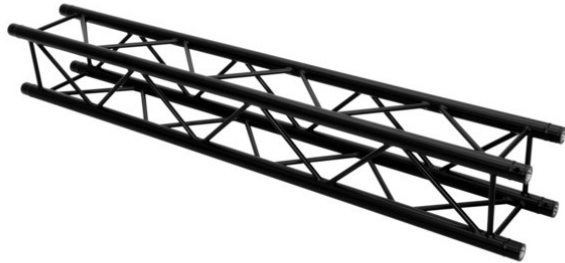

# alutruss

---

## QUADLOCK ROAD S6082-2500

### 4-way Cross Beam

4-point truss system with black structured powder-coating

**Art. No.: 60306354**

GTIN: 4026397731453

**List price: 534.31 €**  
incl. 19% VAT.

#### Features:

---

- Easy installation
  - Trusspipe: 50 mm
  - TÜV Süd certified
  - For application areas such as: Rental; theater; Trade fair and shop fitting; clubs/dancing school
  - Made in Europe
- Package contents
- 1 x connection set