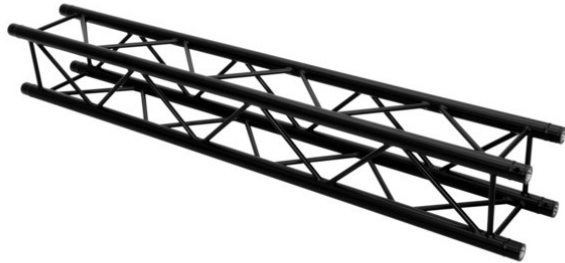

alutruss

QUADLOCK ROAD S6082-3000

4-way Cross Beam

4-point truss system with black structured powder-coating

Art. No.: 60306356

GTIN: 4026397731460

List price: 653.31 €
incl. 19% VAT.

All rights reserved. Subject to change without notice. Errors and omissions excepted.
Illustration only. Actual item may differ from photo.

alutruss

QUADLOCK ROAD S6082-3000

4-way Cross Beam

4-point truss system with black structured powder-coating

Art. No.: 60306356

GTIN: 4026397731460

Features:

- Easy installation
 - Trusspipe: 50 mm
 - TÜV Süd certified
 - For application areas such as: Rental; theater; Trade fair and shop fitting; clubs/dancing school
 - Made in Europe
- Package contents
- 1 x connection set