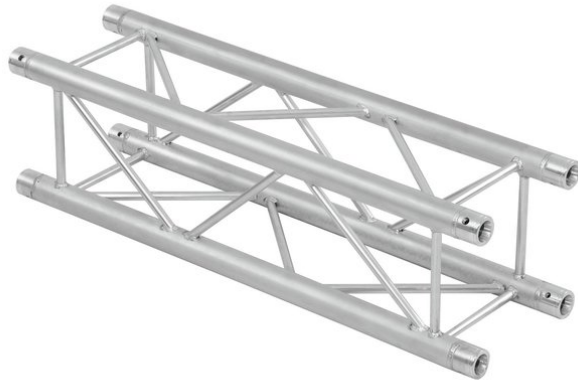

alutruss

QUADLOCK QL-ET34-210 4-way Cross Beam

4-point truss system

Art. No.: 60306749

GTIN: 4026397533286

List price: 201.11 €
incl. 19% VAT.

alutruss

QUADLOCK QL-ET34-210 4-way Cross Beam

4-point truss system

Art. No.: 60306749

GTIN: 4026397533286

Features:

- Strong EN-AW 6082 alloy for high loads
 - High-quality aluminum-tubes with 50 mm in diameter
 - Low weight
 - Distance center - center: 240 mm
 - Easy installation
 - Trusspipe: 50 mm
 - Made in Europe
 - For application areas such as: Theater; Trade fair and shop fitting; clubs/dancing school
 - For further information about this product, please refer to the Data Sheet under "Downloads"
- Package contents
- 1 x connection set