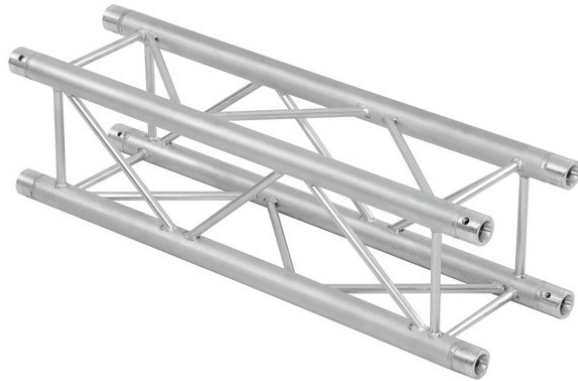

## QUADLOCK QL-ET34-290 4-way Cross Beam

4-point truss system

**Art. No.: 6030674B**

GTIN: 4026397533293

**List price: 201.11 €**  
incl. 19% VAT.

## QUADLOCK QL-ET34-290 4-way Cross Beam

4-point truss system

**Art. No.: 6030674B**

GTIN: 4026397533293

### Features:

---

- Strong EN-AW 6082 alloy for high loads
  - High-quality aluminum-tubes with 50 mm in diameter
  - Low weight
  - Distance center - center: 240 mm
  - Easy installation
  - Trusspipe: 50 mm
  - Made in Europe
  - For application areas such as: Theater; Trade fair and shop fitting; clubs/dancing school
  - For further information about this product, please refer to the Data Sheet under "Downloads"
- Package contents
- 1 x connection set