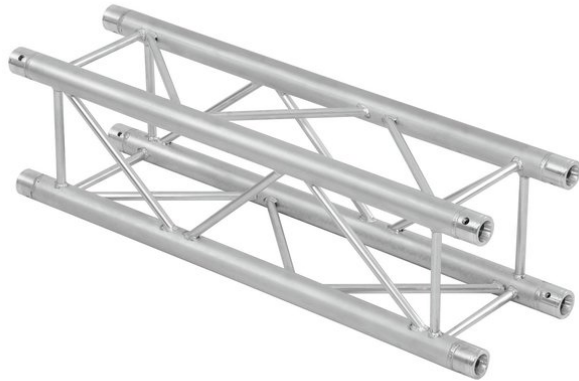

alutruss

QUADLOCK QL-ET34-710 4-way Cross Beam

4-point truss system

Art. No.: 6030674D

GTIN: 4026397581904

List price: 260.61 €
incl. 19% VAT.

alutruss

QUADLOCK QL-ET34-710 4-way Cross Beam

4-point truss system

Art. No.: 6030674D

GTIN: 4026397581904

Features:

- Strong EN-AW 6082 alloy for high loads
 - High-quality aluminum-tubes with 50 mm in diameter
 - Low weight
 - Distance center - center: 240 mm
 - Easy installation
 - Trusspipe: 50 mm
 - Made in Europe
 - For application areas such as: Theater; Trade fair and shop fitting; clubs/dancing school
 - For further information about this product, please refer to the Data Sheet under "Downloads"
- Package contents
- 1 x connection set