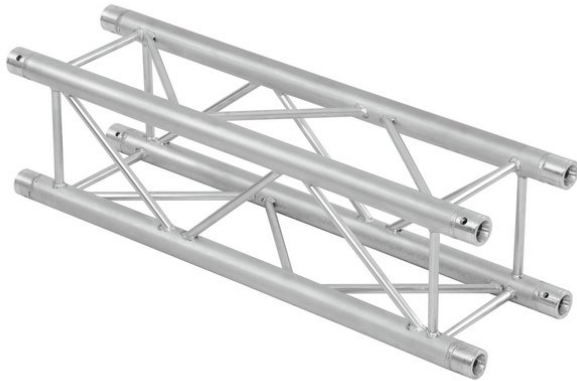

QUADLOCK QL-ET34-1000 4-way Cross Beam

4-point truss system

Art. No.: 60306754

GTIN: 4026397501674

List price: 248.71 €
incl. 19% VAT.

QUADLOCK QL-ET34-1000 4-way Cross Beam

4-point truss system

Art. No.: 60306754

GTIN: 4026397501674

Features:

- Strong EN-AW 6082 alloy for high loads
 - High-quality aluminum-tubes with 50 mm in diameter
 - Low weight
 - Distance center - center: 240 mm
 - Easy installation
 - Trusspipe: 50 mm
 - Made in Europe
 - For application areas such as: Theater; Trade fair and shop fitting; clubs/dancing school
 - For further information about this product, please refer to the Data Sheet under "Downloads"
- Package contents
- 1 x connection set