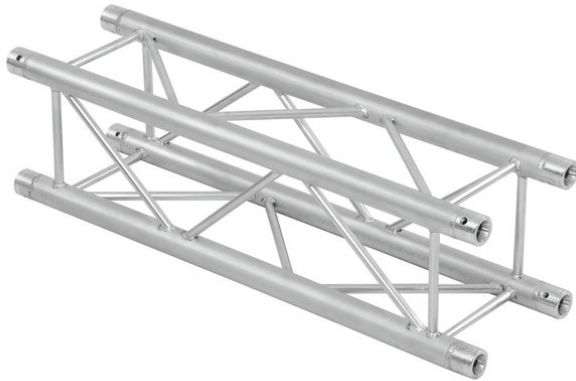

QUADLOCK QL-ET34-2500 4-way Cross Beam

4-point truss system

Art. No.: 60306760

GTIN: 4026397501704

List price: 410.55 €
incl. 19% VAT.

QUADLOCK QL-ET34-2500 4-way Cross Beam

4-point truss system

Art. No.: 60306760

GTIN: 4026397501704

Features:

- Strong EN-AW 6082 alloy for high loads
 - High-quality aluminum-tubes with 50 mm in diameter
 - Low weight
 - Distance center - center: 240 mm
 - Easy installation
 - Trusspipe: 50 mm
 - Made in Europe
 - For application areas such as: Theater; Trade fair and shop fitting; clubs/dancing school
 - For further information about this product, please refer to the Data Sheet under "Downloads"
- Package contents
- 1 x connection set