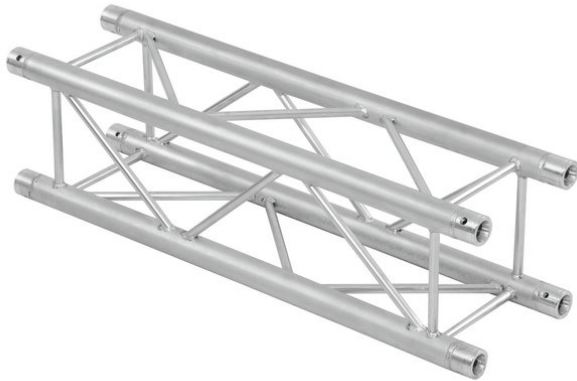

QUADLOCK QL-ET34-4000 4-way Cross Beam

4-point truss system

Art. No.: 60306766

GTIN: 4026397501735

List price: 593.81 €
incl. 19% VAT.

QUADLOCK QL-ET34-4000 4-way Cross Beam

4-point truss system

Art. No.: 60306766

GTIN: 4026397501735

Features:

- Strong EN-AW 6082 alloy for high loads
 - High-quality aluminum-tubes with 50 mm in diameter
 - Low weight
 - Distance center - center: 240 mm
 - Easy installation
 - Trusspipe: 50 mm
 - Made in Europe
 - For application areas such as: Theater; Trade fair and shop fitting; clubs/dancing school
 - For further information about this product, please refer to the Data Sheet under "Downloads"
- Package contents
- 1 x connection set