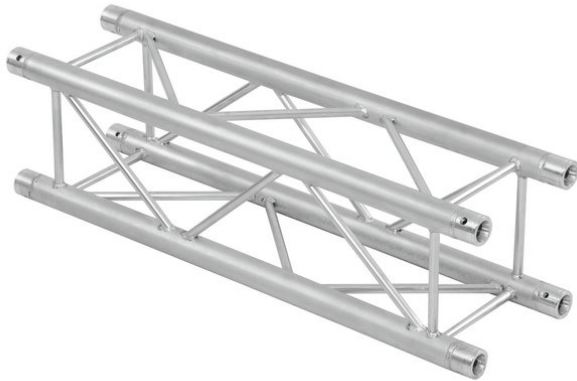

## QUADLOCK QL-ET34-4500 4-way Cross Beam

4-point truss system

**Art. No.: 60306768**

GTIN: 4026397501742

**List price: 700.91 €**  
incl. 19% VAT.

## QUADLOCK QL-ET34-4500 4-way Cross Beam

4-point truss system

**Art. No.: 60306768**

GTIN: 4026397501742

### Features:

---

- Strong EN-AW 6082 alloy for high loads
  - High-quality aluminum-tubes with 50 mm in diameter
  - Low weight
  - Distance center - center: 240 mm
  - Easy installation
  - Trusspipe: 50 mm
  - Made in Europe
  - For application areas such as: Theater; Trade fair and shop fitting; clubs/dancing school
  - For further information about this product, please refer to the Data Sheet under "Downloads"
- Package contents
- 1 x connection set