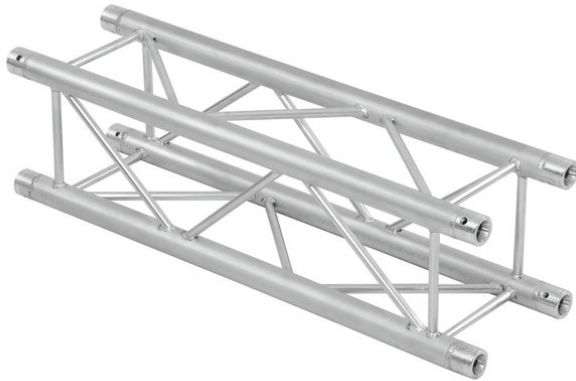

## QUADLOCK QL-ET34-5000 4-way Cross Beam

4-point truss system

**Art. No.: 60306770**

GTIN: 4026397501759

**List price: 736.61 €**  
incl. 19% VAT.

## QUADLOCK QL-ET34-5000 4-way Cross Beam

4-point truss system

**Art. No.: 60306770**

GTIN: 4026397501759

### Features:

---

- Strong EN-AW 6082 alloy for high loads
  - High-quality aluminum-tubes with 50 mm in diameter
  - Low weight
  - Distance center - center: 240 mm
  - Easy installation
  - Trusspipe: 50 mm
  - Made in Europe
  - For application areas such as: Theater; Trade fair and shop fitting; clubs/dancing school
  - For further information about this product, please refer to the Data Sheet under "Downloads"
- Package contents
- 1 x connection set