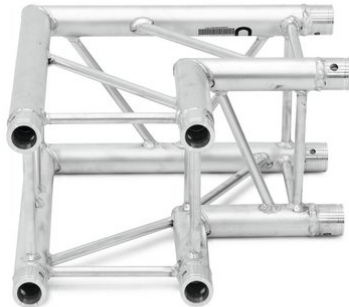

alutruss

QUADLOCK QL-ET34 C-21 2-way Corner 90°

4-point truss system

Art. No.: 60306780

GTIN: 4026397501780

List price: 355.81 €
incl. 19% VAT.

alutruss

QUADLOCK QL-ET34 C-21 2-way Corner 90°

4-point truss system

Art. No.: 60306780

GTIN: 4026397501780

Features:

- Strong EN-AW 6082 alloy for high loads
 - High-quality aluminum-tubes with 50 mm in diameter
 - Low weight
 - Distance center - center: 240 mm
 - Easy installation
 - Trusspipe: 50 mm
 - Made in Europe
 - For application areas such as: Theater; Trade fair and shop fitting; clubs/dancing school
- Package contents
- 1 x connection set