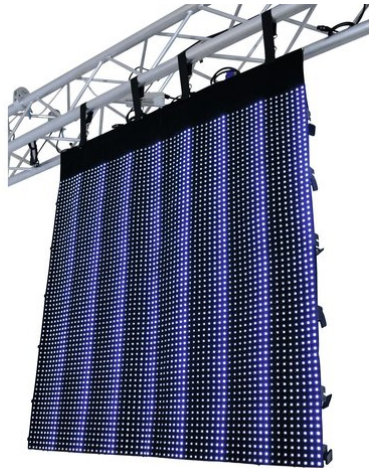

eurolite®

LSD-20 MK2 (H)2.56m x (W)1.28m

LED soft displays

Art. No.: 80503260

GTIN: 4026397459814

List price: 8384.49 €
incl. 19% VAT.

All rights reserved. Subject to change without notice. Errors and omissions excepted.
Illustration only. Actual item may differ from photo.

eurolite®

LSD-20 MK2 (H)2.56m x (W)1.28m

LED soft displays

Art. No.: 80503260

GTIN: 4026397459814

Features:

- Flexible displays with tricolor RGB LEDs (type SMD 5050) for bright and colorful projection of videos and graphics
- Improved version with even brighter LEDs and new angled connectors
- Modular display concept allows the build-up of large areas, ideal for outdoor use with large viewing distances
- Bendable and foldable PVC material suitable for various shapes, e.g. columns, circles, angles
- Truss suspension via built-in belts
- Easy maintenance - LEDs can be replaced without difficulty
- Controllable via optional network components and PC software
- All-in-one control system T9 (80503301): network interface and software LED Show T9 - ideal system for mobile use with notebooks with 1-gigabit NIC
- Control system LED studio: receiver interface (80503311), PCI sending card and software LED Studio (80503130)
- Custom sizes available upon request (in 0.32 m units)
- 8192 powerful LEDs SMD 5050 3in1 TCL RGB (homogenous color mix)