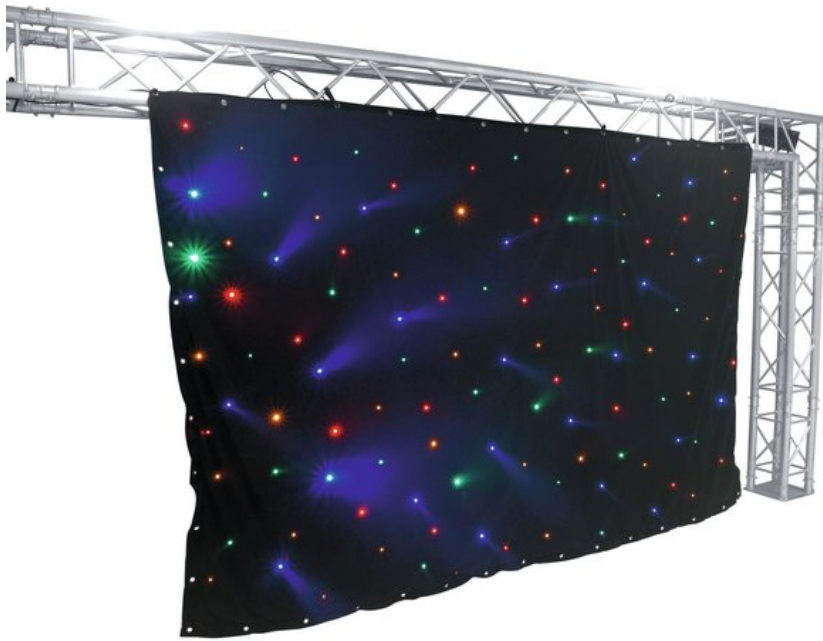

EUROLITE CRT-120 LED-Curtain

LED curtain with 120 LEDs RGB+yellow and compatible DMX controller (3 x 2 m)

Art. No.: 80503400

GTIN: 4026397406986

The article is no longer in our assortment.

Features:

- Several curtains can be linked via DMX512
- 120 powerful LEDs 5 mm R/G/B/A
- The device is cooled by passive convection cooling
- Control via stand-alone; DMX; sound to light via microphone
- Easy installation
- B1 low flammability
- For application areas such as: Party room; mobile djs / entertainer
- Water repellent
- Dimmer electronic; color selection manual; color change adjustable; color fade adjustable
- Strobe effect

Package contents

- 1 x controller, 1 x curtain, 1 x user manual, 1 x power cord, 58 x mounting material, 8 x illuminant

Logistic

EAN / GTIN: 4026397406986

Weight: 4,95 kg

Length: 0.50 m

Width: 0.23 m

Height: 0.30 m

Flash rate:	1 - 12 Hz
DMX channels:	8
DMX input:	1 x 3-pin XLR (M) mounting version
DMX output:	1 x 3-pin XLR (F) mounting version
Cooling:	Passive convection cooling
Control:	Stand-alone; DMX; sound to light via microphone
Setup:	Easy installation
Housing color:	Black
Material:	, water repellent
Controller	
Dimensions:	Width: 18 cm Depth: 19 cm Height: 9 cm
Weight:	1,2 kg
Curtain	
Dimensions:	Width: 300 cm Height: 200 cm
Weight:	3,6 kg
Legal specifications	
Special product:	Not designed for household room illumination
Intended use:	Show effect lighting