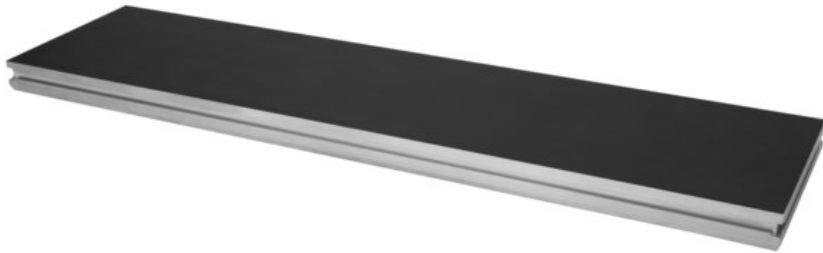

ALUTRUSS Stage Element BE-1 2x0.5m 750kg/m²

Outdoor stage element

Art. No.: 80702707

GTIN: 4026397657036

List price: 498.61 €

incl. 19% VAT.

Features:

- Aluminum frame 2 x 0.5 m
- Aluminum feet must be ordered separately
- Distributed load per m² 750 kg
- Suitable for outdoor use
- TÜV Nord certified

Logistic

EAN / GTIN: 4026397657036

Weight: 21,50 kg

Length: 2.03 m

Width: 0.54 m

Height: 0.10 m

Bulky product

Technical specifications:

Distributed load: 750 kg/m²

Recording feet max.: 60 x 60 mm

Material: Birch multiplex, 20 mm

Dimensions: Length: 200 cm

Width: 50 cm

Weight: 20,10 kg