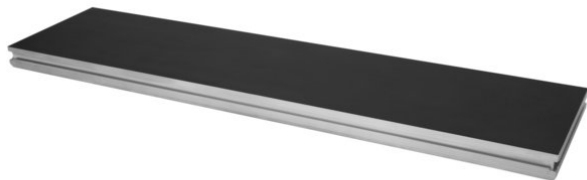

alutruss

Stage Element BE-1 2x0.5m 750kg/m²

Outdoor stage element

Art. No.: 80702707

GTIN: 4026397657036

List price: 498.61 €
incl. 19% VAT.

alutruss

Stage Element BE-1 2x0.5m 750kg/m²

Outdoor stage element

Art. No.: 80702707

GTIN: 4026397657036

Features:

- Aluminum frame 2 x 0.5 m
- Aluminum feet must be ordered separately
- Distributed load per m² 750 kg
- Suitable for outdoor use
- TÜV Nord certified