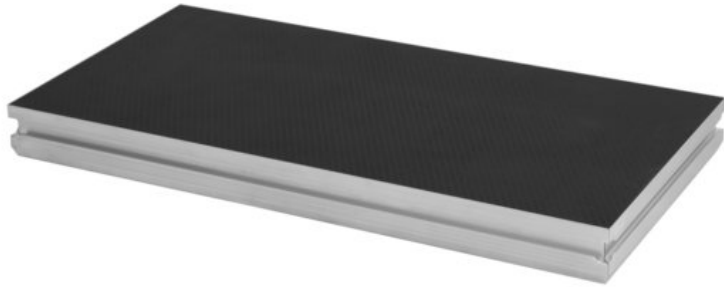

ALUTRUSS Stage Element BE-1 1x0.5m 750kg/m²

Outdoor stage element

Art. No.: 80702709

GTIN: 4026397657050

List price: 343.91 €

incl. 19% VAT.

Features:

- Aluminum frame 1 x 0.5 m
- Aluminum feet must be ordered separately
- Distributed load per m² 750 kg
- Suitable for outdoor use
- TÜV Nord certified

Logistic

EAN / GTIN: 4026397657050

Weight: 12,60 kg

Length: 1.03 m

Width: 0.51 m

Height: 0.10 m

Technical specifications:

Distributed load: 750 kg/m²

Recording feet max.: 60 x 60 mm

Material: Birch multiplex, 20 mm

Dimensions: Length: 100 cm
Width: 50 cm

Weight: 11,95 kg