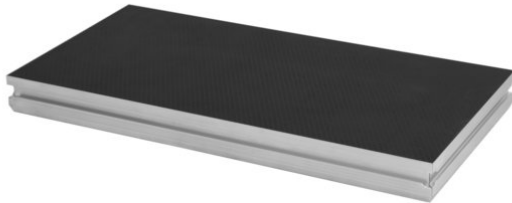

alutruss

Stage Element BE-1 1x0.5m 750kg/m²

Outdoor stage element

Art. No.: 80702709

GTIN: 4026397657050

List price: 343.91 €
incl. 19% VAT.

All rights reserved. Subject to change without notice. Errors and omissions excepted.
Illustration only. Actual item may differ from photo.

alutruss

Stage Element BE-1 1x0.5m 750kg/m²

Outdoor stage element

Art. No.: 80702709

GTIN: 4026397657050

Features:

- Aluminum frame 1 x 0.5 m
- Aluminum feet must be ordered separately
- Distributed load per m² 750 kg
- Suitable for outdoor use
- TÜV Nord certified