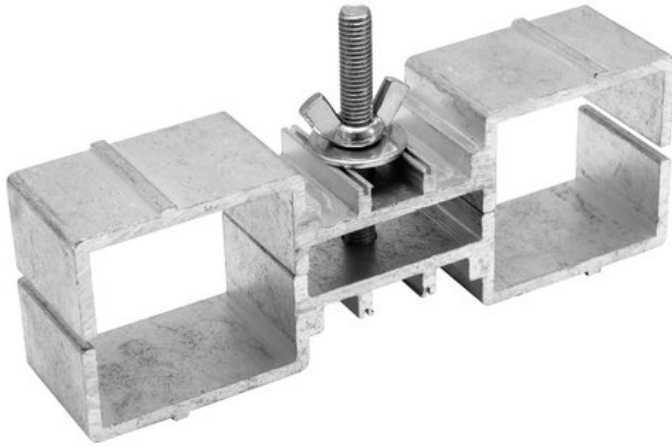

ALUTRUSS BE-1F2 Leg Clamp (2 legs)

Art. No.: 80702774

GTIN: 4026397629163

List price: 17.73 €

incl. 19% VAT.

Features:

- Made in Europe
- Package contents**
- 1 x device

Logistic

EAN / GTIN: 4026397629163
Weight: 0,51 kg
Length: 0.23 m
Width: 0.10 m
Height: 0.06 m

Technical specifications:

Attachment system:	60 mm x 60 mm
Material:	Aluminum
Dimensions:	Length: 20,30 cm Depth: 10 cm Height: 4,50 cm
Weight:	0,46 kg